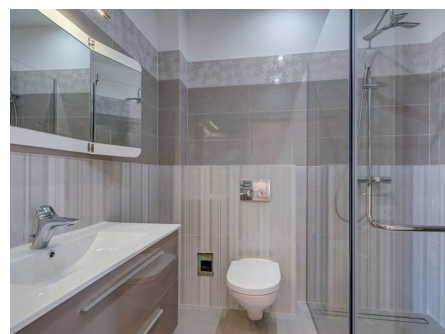

Luxury 3 bedroom penthouse for rent, Baneasa area

2,000 € / lună sau 5.71 € / lună / mp

- 3 dormitoare
- Decomandat
- An construcție: 2017
- 3 dormitoare; 2 băi; 1 terase;

- Etaj : 5 / P+5E
- Supraf. utilă: 350 mp
- 1 garaje;
- 1 locuri de parcare

Available now for rent luxury 4-room penthouse, located in one of the most desired residential North areas of Bucharest, Baneasa. Located on the 5th floor, with direct views over the Baneasa Lake, the apartment has a net area of about 350 sq.m and is divided as follows: open-space living and dining area, kitchen, master bedroom with en-suite bathroom, 2 secondary bedrooms, a second bathroom, large terrace with open view over Baneasa Lake. The finishes are premium quality.

The apartment is rented fully furnished and equipped, available immediately . In the rental price are included one underground parking space and outside parking spaces upon request.