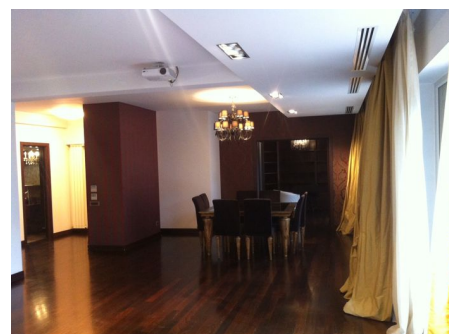

Penthouse cu 5 camere finisaje lux la inchiriere Herastrau - Soseaua Nordului

4,500 € / lună sau 18 € / lună / mp

- 4 dormitoare
- Decomandat
- An construcție: 2007
- 4 dormitoare; 3 băi; 1 terasă;
- Etaj : 6 / 1S+P+5E+6R
- orientare: Sud-Est
- Supraf. construită: 520 mp
- Supraf. utilă: 250 mp
- 2 locuri de parcare

Luxury penthouse with 5 rooms and high quality finishes available now for rent in one of the best residential areas of Bucharest, Herastrau area.

This 250 sq.m. penthouse, occupying the 6Th floor of a B+GF+6 new residential building benefits from wide, light spaces, a 65 sq.m. livingroom, a 200 sq.m terrace with 8-person outdoor Jacuzzi, luxury finishes, video security system, as well as 2 underground parking places.

Wide screen projector in the livingroom.

All bathrooms (3 complete bathrooms) with Jacuzzi tub.

Scavollini kitchen with double side refrigerator .

Silk wallpapers in all rooms.

Big dressing room in master bedroom, storage room with washing machine and dryer.