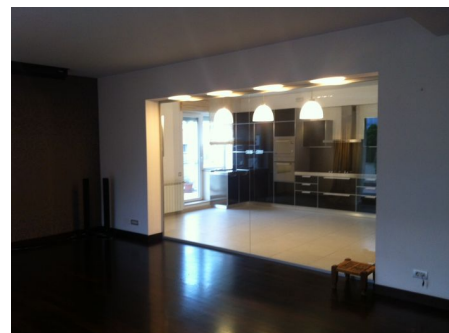

Penthouse cu 5 camere finisaje lux la inchiriere Herastrau - Soseaua Nordului

4,500 € / lună sau 18 € / lună / mp

- 4 dormitoare
- Decomandat
- An construcție: 2007
- 4 dormitoare; 3 băi; 1 terasă;
- Etaj : 6 / 1S+P+5E+6R
- orientare: Sud-Est
- Supraf. construită: 520 mp
- Supraf. utilă: 250 mp
- 2 locuri de parcare

Luxury penthouse with 5 rooms and high quality finishes available now for rent in one of the best residential areas of Bucharest, Herastrau area.

This 250 sq.m. penthouse, occupying the 6Th floor of a B+GF+6 new residential building benefits from wide, light spaces, a 65 sq.m. livingroom, a 200 sq.m terrace with 8-person outdoor Jacuzzi, luxury finishes, video security system, as well as 2 underground parking places.

Wide screen projector in the livingroom.

All bathrooms (3 complete bathrooms) with Jacuzzi tub.

Scavollini kitchen with double side refrigerator .

Silk wallpapers in all rooms.

Big dressing room in master bedroom, storage room with washing machine and dryer.